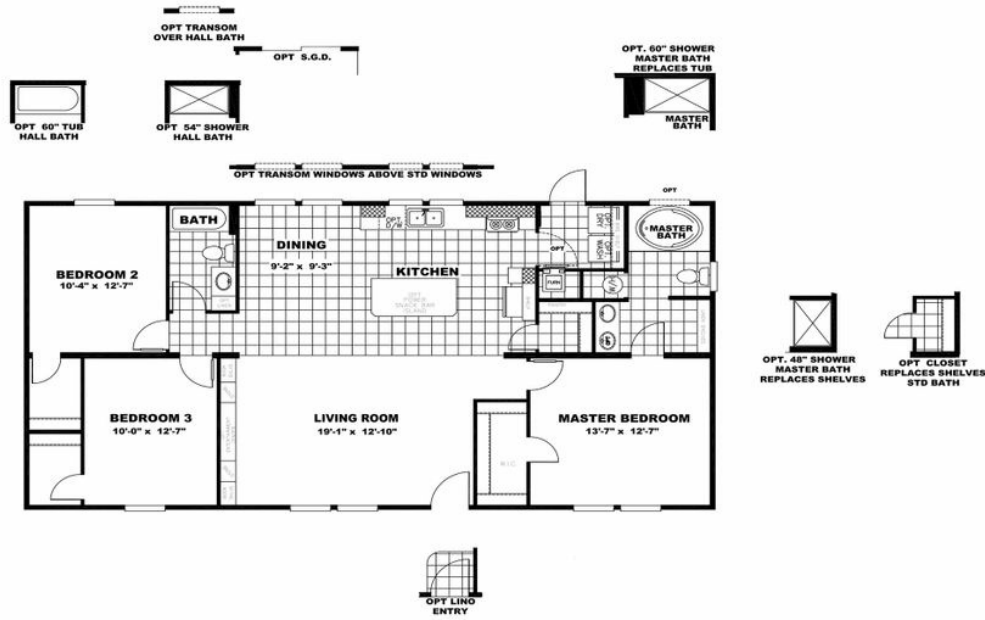

## POWER HOUSE Model number: 38SLC28523CH18

**3 beds • 2 baths • 1456 sq.ft. • 28' width • 52' depth**

Our home building facilities invest in continuous product and process improvements. Plans, dimensions, features, materials, specifications and availability are subject to change without notice or obligation. Renderings and floor plans are representative likenesses of our homes and may differ from the actual homes. We invite you to tour a Home Center near you and inspect the highest value in quality housing available or call (281) 342-0552 to speak with a Home Consultant. Copyright 2017, CMH. All rights reserved.